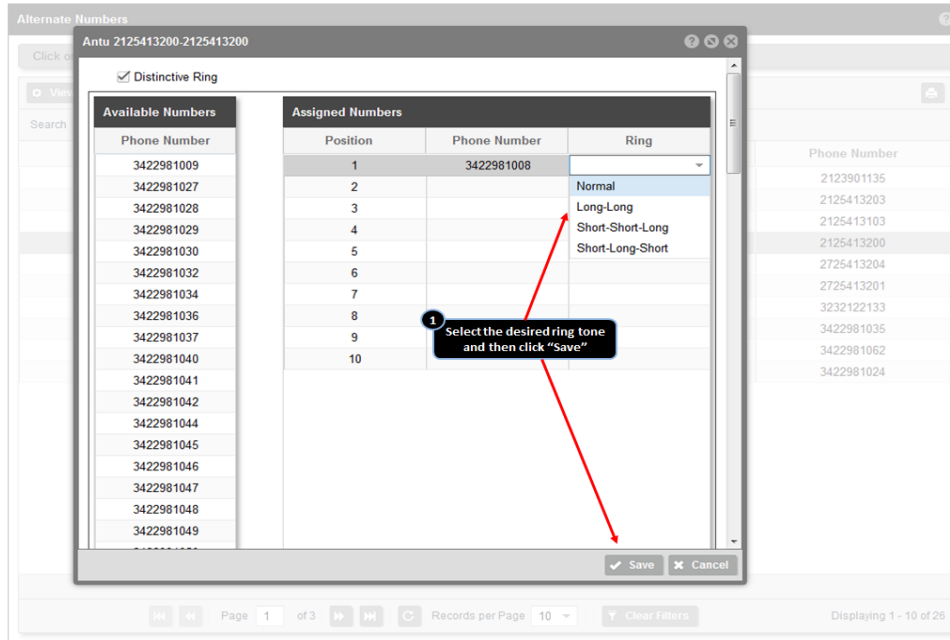

Step 5: Choose your distinctive ring for each number and close the window

Check the Distinctive Ring Feature

Distinctive Ring enables you to assign a specific ring pattern to that number. This tone will identify that a call is coming from that specific alternate number.

Select the Ring Pattern

Use the drop-down menu to select the ring pattern (normal, long-long, short-short-long, or short-long-short).