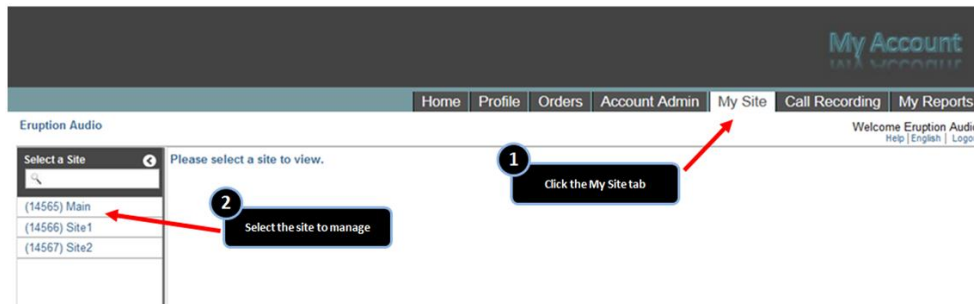

Alternate Numbers

Feature Overview

Businesses may require that multiple numbers ring into the same phone. Your clientele may span multiple local calling areas and you have chosen to market different numbers in different areas. The Alternate Numbers feature allows multiple phone numbers to ring into the same phone with different ring tones to distinguish what lines are being called. All that is required is the extra phone number(s), new stations or lines are not required.

Feature Prerequisites

Before the Alternate Numbers feature can be used the following conditions must be met:

- At least one inbound number must be available to be assigned to a station (Premium, Hosted Square Key, or Hosted PRI User)
- At least one additional Phone number (DID) must be available to be assigned as an Alternate Number

Feature Setup

Configure as a Site Administrator

To use this service, log in to My Account, and then simply follow the steps detailed below.

Step 1: Go to My Site and Select a Site