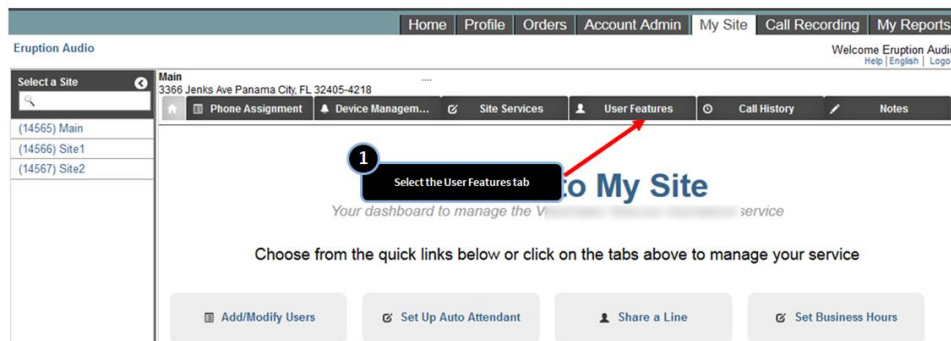

Step 2: Select User Features and then the Sharing tab